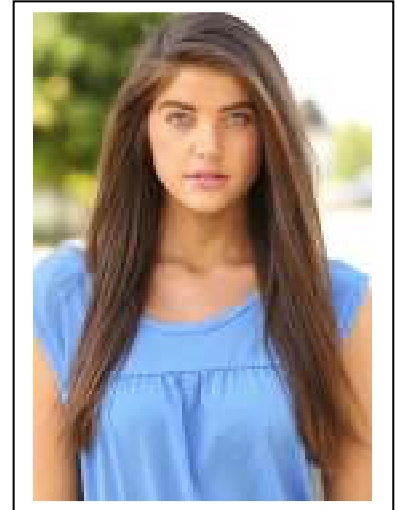

ANNA MCEVOY

ACTOR, PRESENTER, MODEL

DOB: 21/4/1992
Height: 179cm (5ft10)
Bust: 12B
Waist: 25" (64cm)
Hips: 32" (81cm)
Dress Size: 8
Shoe: 9
Hair: Brown
Eyes: Blue
Melbourne Based

EXPERIENCE

Hilltop Hoods music video 2014 - Cosby Sweater
Elucent Skin Care video - 2013 <https://www.youtube.com/watch?v=KEcK8evJtPs>
Neighbours featured extra - 2011
Stereosonic TVC - 2011
Disney's As The Bell rings (featured extra) - 2010
Zyco Rock short film - 2008