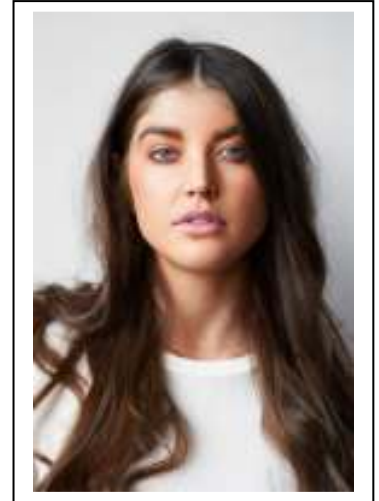

ANNA MCEVOY

ACTOR, PRESENTER, MODEL

DOB: 21/4/1992
Height: 179cm (5ft10)
Bust: 12B
Waist: 25" (64cm)
Hips: 32" (81cm)
Dress Size: 8
Shoe: 9
Hair: Brown
Eyes: Blue
Melbourne Based

EXPERIENCE

Hilltop Hoods music video 2014 - Cosby Sweater
Elucent Skin Care video - 2013 <https://www.youtube.com/watch?v=KEcK8evJtPs>
Neighbours featured extra - 2011
Stereosonic TVC - 2011
Disney's As The Bell rings (featured extra) - 2010
Zyco Rock short film - 2008