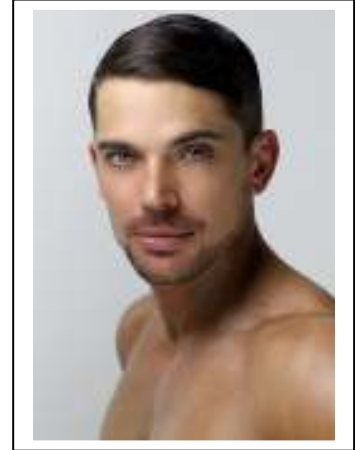

BEAU McCLEISH

ACTOR/DANCER/SINGER/PROMOTIONAL MODEL

HEIGHT: 5ft11"
CHEST:42
WAIST: 32"
SUIT: 42R
SHOE:
HAIR: Brown
EYE: Blue
DOB: 1/4/82
Melbourne Based

EXPERIENCE

STAGE PRODUCTIONS

"Also" Dance Party	Colonial Stadium	Dancer
"Aladdin" Walt Disney Special Events	Park Hyatt	Dancer
Love Kylie xx Fashion\Dance Parade	Metro Nightclub	Model
Kangaroos Football Club Fundraiser	Grand Hyatt Ballroom	Dancer
"Logies" Night after Party	Crown Casino	Dancer
Delta Goodrem Single Launch	QBH	Choreographer\Dancer
Shakaya " Stop calling Me"		Back up Dancer
100%Kylie Show	The Palace	Choreographer\Dancer
Channel31 Leader Newspaper awards	Dance Show	Choreographer\Dancer

TELEVISION & FILM

Rachael Kane "Closer to you" Music Video clip (TV Hits,) - Choreographer\Dancer

CORPORATE & PROMOTIONAL

"North" band performing at Various Corporate Functions ASIA & AUSTRALIA.
Versace Model\Dancer - Crown Showroom - Royal children's hospital event
Bonds Model\Dancer - 2002 Bonds Spring Launch Parades Melbourne & Sydney