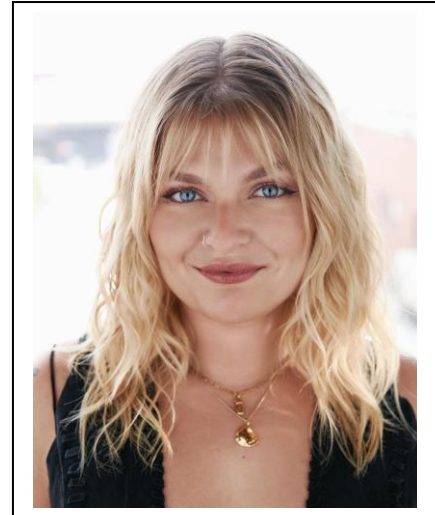

OLI ROSS

Actor, Singer

Pronoun: She/Her
Height: 5ft7
DOB: 11/2/1998
Waist: 30"
Hips:40"
Shoe: 9
Dress: 12
Hair: Blonde
Eyes: Blue/Grey
Vocal: Alto D3-B5 (Belt up to G5)
Ethnicity: British
Based: Melbourne

EXPERIENCE

2023-2024, Hostess, GOOD TIME GALS
2023, Pantomime, Puss, PUSS IN BOOTS, Above The Stag Limited, Tim McArthur -
2022-2024, Solo music Band, OLI ROSS (Band performed at The Ned, London)
2020, Television show, THE VOICE UK, Team Meghan Trainor
2018-2019, Musical Group, LEEDS CONTEMPORARY SINGERS, Craig Lees
2016-2019, Musical Group, LCM CONTEMPORARY POP CHOIR, Leeds Conservatoire -
2011-2016, Musical Group, CHAMBER CHOIR, Valley Park
2014, Musical, Mrs Roach, BETTY BLUE EYES, Valley Park School
2012-2014, Party Princess, ELSA, CINDERELLA, ARIEL, ANNA, RAPUNZEL, En-chanted
Events, Maidstone
2012, Musical, Swallow, WHISTLE DOWN THE WIND, Valley Park School
2011, Musical, Chiffon, LITTLE SHOP OF HORRORS, The Hazlitt Theatre, Maidstone