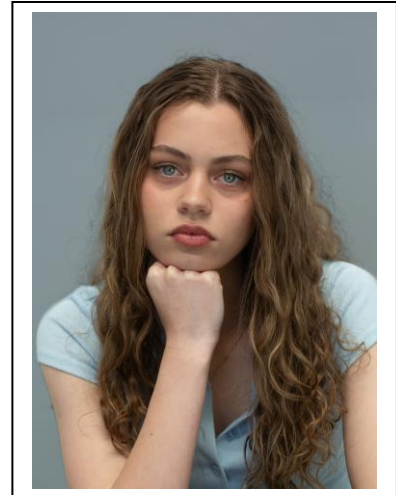

AMELIA WILKINSON

Dancer, Singer, Actor

Pronouns: She/Her
Height: 159cm
Date of Birth: 13/6/2008
Clothing Size: 6
Hair Color: Dark Blonde
Eye Color: Blue/ Green
Bust: 77cm
Waist: 63cm
Hips: 75cm
Vocal Range: Soprano (F3-C6)
Shoe Size: 7
Based: Melbourne (Currently Completing Year 11)

EXPERIENCE

2025

Take The Mic Competition - Heats/Grand Finale Contestant
Padua College - Guys and Dolls (Miss Adelaide,)
Stage School - Triple Threat Soloist (Galinda - Wicked, Campbell - Bring It On)

2024